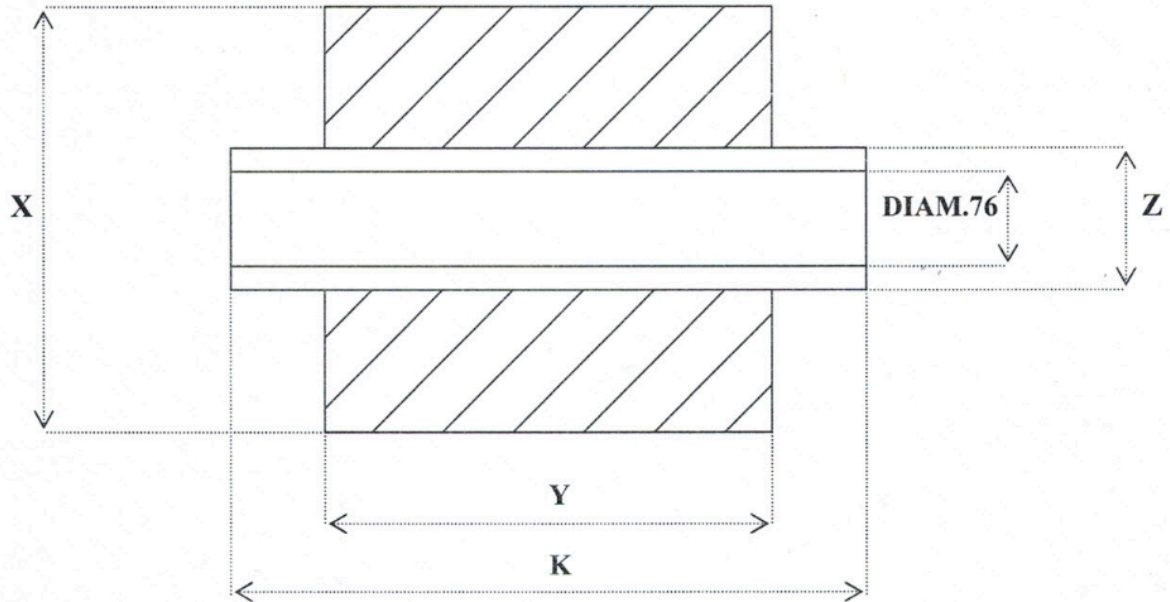

SPOOL TECHNICAL SPECIFICATIONS

SPOOL TYPE CODE	K	Y	X	Z	SPOOL PACKING
R1	200	180	340	90/105	CARDBOARD BOXES ON PALLET / PLASTIC ENDWALL FLANGES
R2	260	240	300	90/105	CARDBOARD BOXES ON PALLET / PLASTIC ENDWALL FLANGES
R3	300	280	350	90/105	CARDBOARD BOXES ON PALLET / PLASTIC ENDWALL FLANGES
R4*	330	310	350	90/105	CARDBOARD BOXES ON PALLET / PLASTIC ENDWALL FLANGES

- Quality Tested only for AL/PET 9/15 and AL/PET 9/23